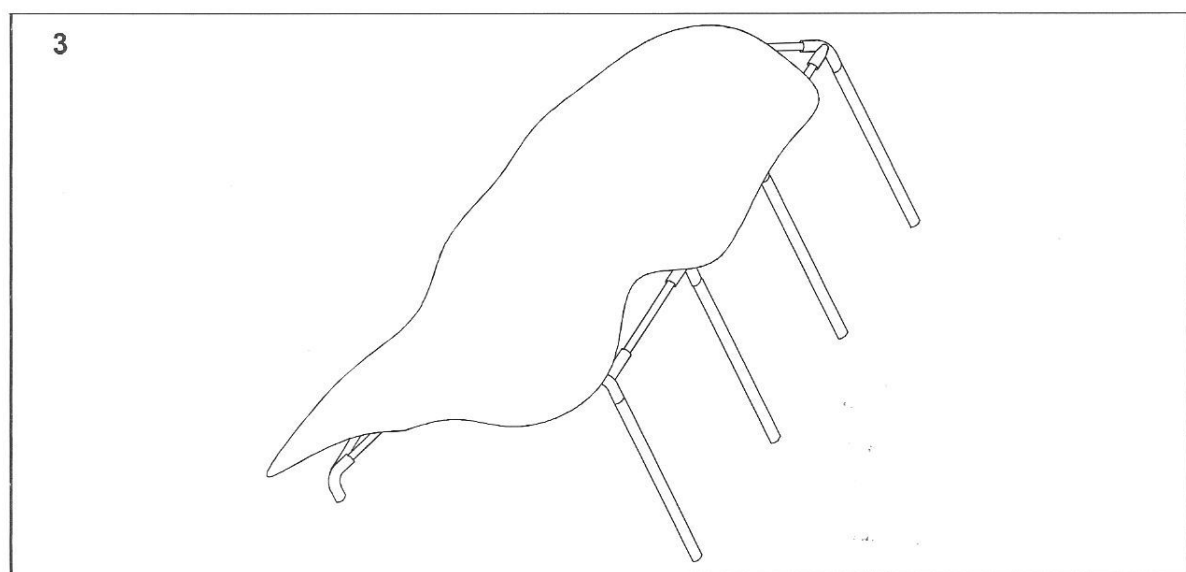

PartyTentPlaza.nl

partytenten, accessoires en meer...

Orange Outdoor partytent 6x3 Polyester

-Parts List- model 2015 - 2016

Quantity		Description
8	A	Rafter
9	B	Apex and eave pole
8	C	Leg
8		Base plate
6		3 way joint
6		4 way joint
8		Nut and bolt
4		Guy lines
42+4 extra		Bolt
46		Long Bungee
12		Long Peg
36		Short Peg
2		End panel
6		Wall panel
1		Roof

PartyTentPlaza.nl

partytenten, accessoires en meer...

Orange Outdoor Partytent 6x3 Polyester

-Manual-