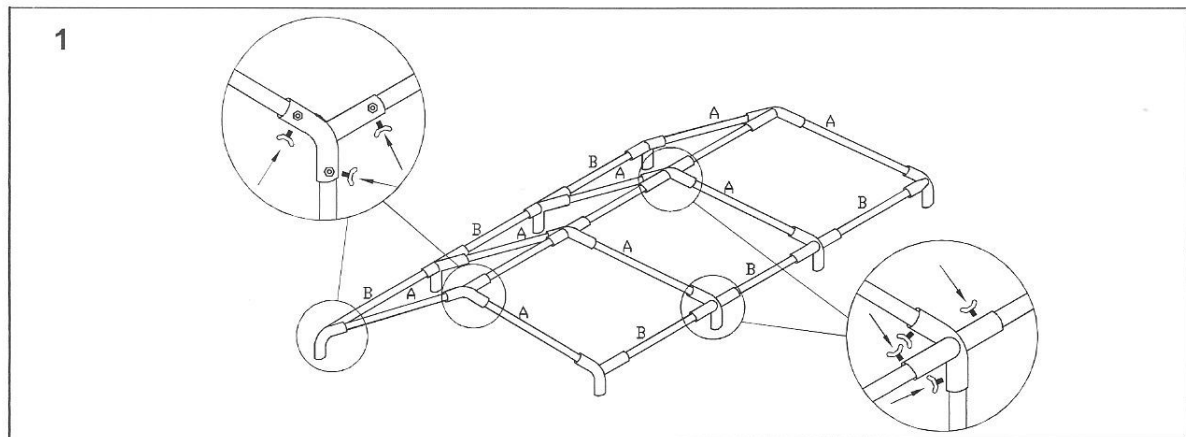

PartyTentPlaza.nl

partytenten, accessoires en meer...

Orange Outdoor partytent 6x3 Polyester

-Parts List- model 2015 - 2016

Quantity		Description
8	A	Rafter
9	B	Apex and eave pole
8	C	Leg
8		Base plate
6		3 way joint
6		4 way joint
8		Nut and bolt
4		Guy lines
42+4 extra		Bolt
46		Long Bungee
12		Long Peg
36		Short Peg
2		End panel
6		Wall panel
1		Roof

PartyTentPlaza.nl

partytenten, accessoires en meer...

Orange Outdoor Partytent 6x3 Polyester

-Manual-