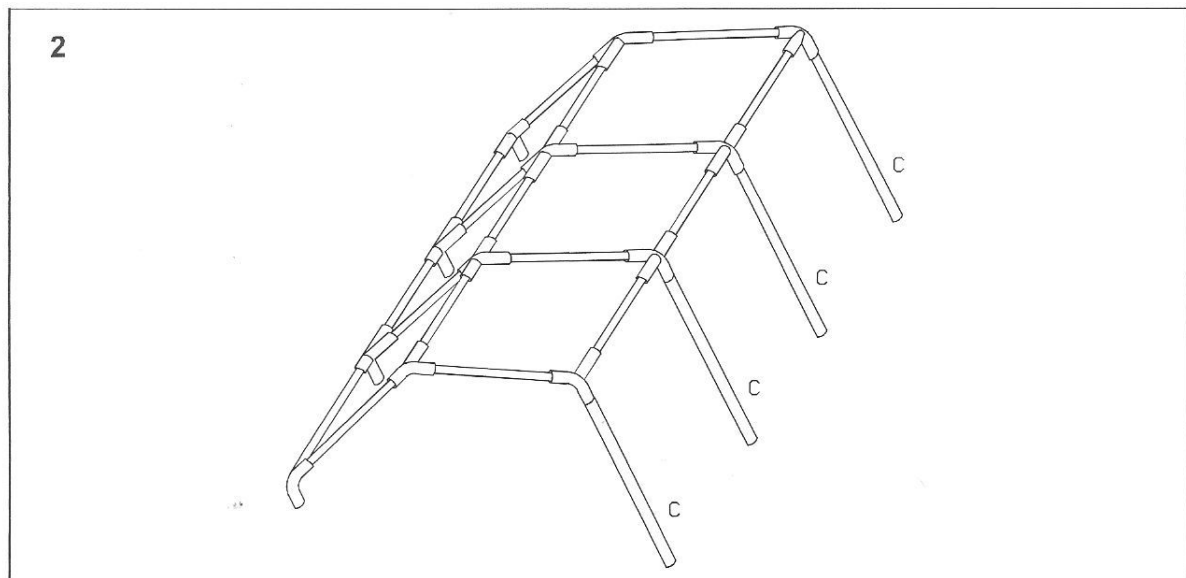

PartyTentPlaza.nl

partytenten, accessoires en meer...

Orange Outdoor partytent 6x3 Polyester

-Parts List- model 2015 - 2016

Quantity		Description
8	A	Rafter
9	B	Apex and eave pole
8	C	Leg
8		Base plate
6		3 way joint
6		4 way joint
8		Nut and bolt
4		Guy lines
42+4 extra		Bolt
46		Long Bungee
12		Long Peg
36		Short Peg
2		End panel
6		Wall panel
1		Roof

PartyTentPlaza.nl

partytenten, accessoires en meer...

Orange Outdoor Partytent 6x3 Polyester

-Manual-